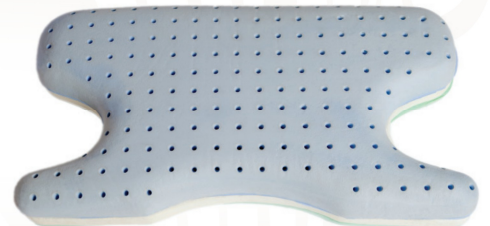

MOULDS TO THE BEST SHAPE FOR YOUR BODY

Reduces pressure points & helps you achieve the most comfortable position for a straight spine & neck.

ADJUSTABLE PILLOW HEIGHT

Removable layer in a center helps adjusting the pillow height.

MINT & BAMBOO INFUSED COOLING GEL MEMORY FOAM

- Infused with bamboo charcoal to absorb moisture such as sweat from the tight sealing of a CPAP mask.
- Infused with mint plant extract that provides soothing relief & calm to those users experiencing anxiety
- Blue cooling gel reduces perspiration and helps achieve the most comfortable sleep.

IDEAL FOR SLEEPING IN MULTIPLE POSITIONS

Specifically designed to encourage easier breathing by alleviating pressure from your mask to continuously give a deep relaxing sleep.

VENTILATED MEMORY FOAM

- Promotes air circulation
- Reduces moisture build up