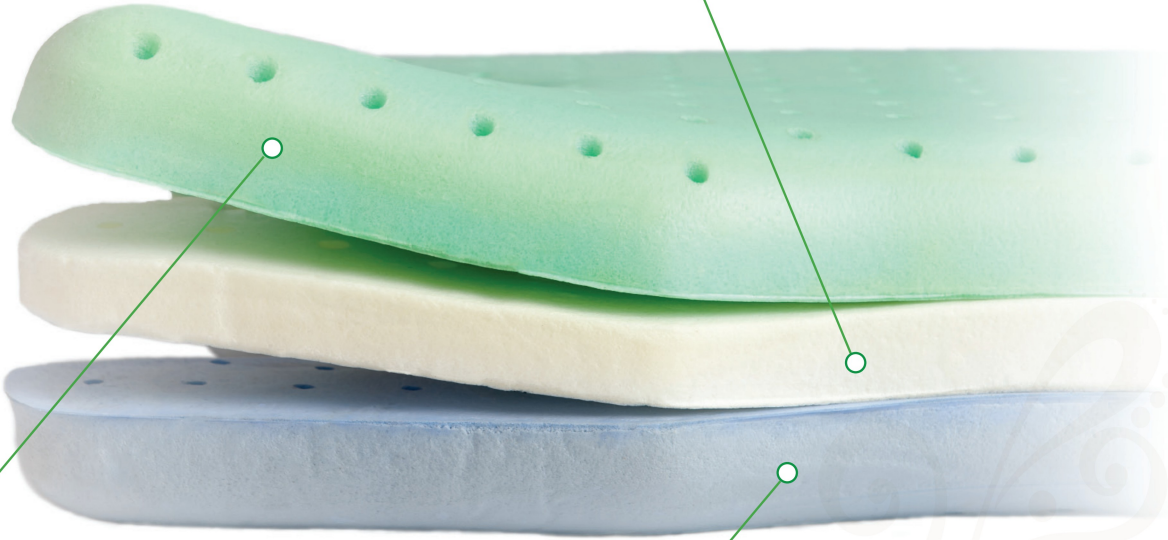

- Premium quality multi-layered reversible memory foam CPAP pillow
- Specifically designed to encourage easier breathing by alleviating pressure from CPAP mask to continuously provide deep relaxing sleep
- Infused with herbal green tea for the purest therapeutic sleep
- Cooling gel infused memory foam reduces perspiration
- Ventilated memory foam promotes air circulation
- Easy care luxury 100% Cotton Pillowcase
- Adjustable pillow height
- 2 year warranty

www.BestInRest.com

Best in Rest

Adjusting the way your body is aligned while sleeping can make a huge impact towards getting a good nights rest.

BEST IN REST™ MULTILAYERED MEMORY FOAM CPAP PILLOW

with herbal infusion is our promise & contribution to improving your sleep.

This premium quality, reversible Memory Foam CPAP Pillow not only reduces mask leaks but also introduces a new level of comfort by incorporating aromatherapy within a pillow.

WITH THIS REVOLUTIONARY PILLOW YOU CAN REST ASSURED TO GET THE BEST NIGHT'S SLEEP!

MOULDS TO THE BEST SHAPE FOR YOUR BODY

Reduces pressure points & helps you achieve the most comfortable position for a straight spine & neck.

ADJUSTABLE PILLOW HEIGHT

Removable layer in a center helps adjusting the pillow height.